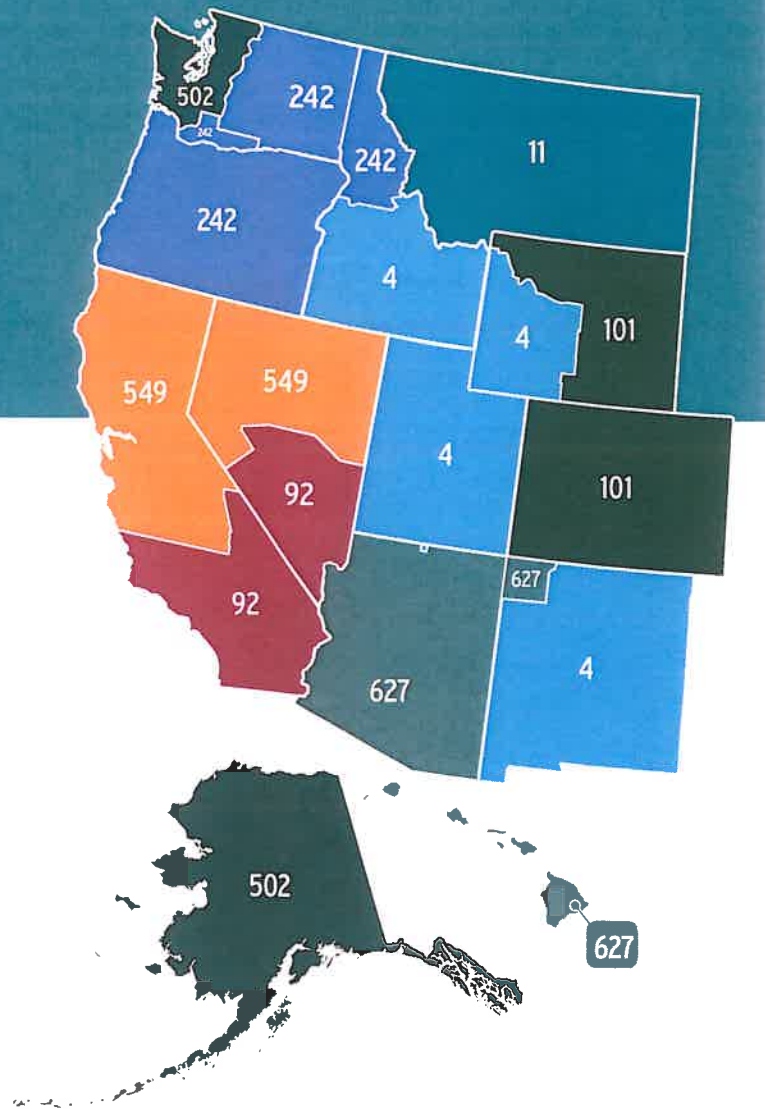

Boilermakers Western States Section

The Boilermakers Western States Section is comprised of locals in Alaska, Arizona, California, Colorado, Hawaii, Idaho, Montana, Nevada, New Mexico, Oregon, Utah, Washington, Wyoming and the Islands of the Pacific.